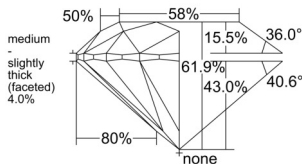

GIA®

FACSIMILE

GIA REPORT 7558539875

Verify this report at GIA.edu

GIA NATURAL DIAMOND DOSSIER®

June 22, 2026
GIA Report Number 7558539875
Shape and Cutting Style ..... Round Brilliant
Measurements ..... 5.08 - 5.09 x 3.15 mm

GRADING RESULTS

Carat Weight ..... 0.50 carat
Color Grade ..... F
Clarity Grade S11
Cut Grade ..... Excellent

ADDITIONAL GRADING INFORMATION

Polish ..... Excellent
Symmetry ..... Excellent
Fluorescence ..... None
Clarity Characteristics..... Cloud, Crystal, Feather
Inscription(s): GIA 7558539875

PROPORTIONS

GRADING SCALES

GIA COLOR SCALE

COLOURESS	D
	E
	F
	G
	H
	I
	J
NEAR COLOURESS	K
	L
FAIN	M
	N
	O
	P
	Q
VERY LIGHT	R
	S
	T
	U
	V
	W
	X
	Y
LIGHT	Z

GIA CLARITY SCALE

FLAWLESS	VERY VERY SLIGHTLY INCLUDED	VS₁	VS₂	VS₁	VS₂	SI₁	SI₂	I₁	I₂	I₃			
											VERY SLIGHTLY INCLUDED	SLIGHTLY INCLUDED	INCLUDED

GIA CUT SCALE

EXCELLENT
VERY GOOD
GOOD
FAIR
POOR