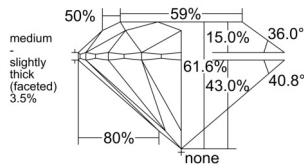

GIA®

FACSIMILE

GIA REPORT

7558536286

Verify this report at GIA.edu

GIA NATURAL DIAMOND DOSSIER®

June 20, 2026
GIA Report Number 7558536286
Shape and Cutting Style ..... Round Brilliant
Measurements ..... 4.28 - 4.30 x 2.65 mm

GRADING RESULTS

Carat Weight ..... 0.30 carat
Color Grade I
Clarity Grade VS2
Cut Grade ..... Excellent

ADDITIONAL GRADING INFORMATION

Polish ..... Excellent
Symmetry ..... Excellent
Fluorescence ..... None
Clarity Characteristics..... Crystal, Cloud, Feather
Inscription(s): GIA 7558536286

PROPORTIONS

Profile to actual proportions

GRADING SCALES

GIA COLOR SCALE

COLORLESS	D
	E
	F
	G
	H
	I
	J
NEAR COLORLESS	K
	L
FAIN	M
	N
	O
	P
VERY LIGHT	Q
	R
	S
	T
	U
	V
	W
	X
	Y
LIGHT	Z

GIA CLARITY SCALE

FLAWLESS	INTERNAL FLAWLESS	
		FLAWLESS
VERY VERY SLIGHTLY INCLUDED	VVS₁	
	VVS₂	
VERY SLIGHTLY INCLUDED	VS₁	
	VS₂	
SLIGHTLY INCLUDED	SI₁	
	SI₂	
INCLUDED	I₁	
	I₂	
	I₃	

GIA CUT SCALE

EXCELLENT	
	VERY GOOD
GOOD	
FAIR	
POOR