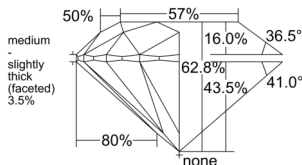

GIA®

FACSIMILE

GIA REPORT 7558530879

Verify this report at GIA.edu

GIA NATURAL DIAMOND DOSSIER®

June 20, 2026
GIA Report Number 7558530879
Shape and Cutting Style ..... Round Brilliant
Measurements ..... 5.65 - 5.67 x 3.56 mm

GRADING RESULTS

Carat Weight ..... 0.70 carat
Color Grade ..... F
Clarity Grade VS1
Cut Grade ..... Excellent

ADDITIONAL GRADING INFORMATION

Polish ..... Excellent
Symmetry ..... Excellent
Fluorescence ..... Faint
Clarity Characteristics..... Crystal, Needle
Inscription(s): GIA 7558530879

PROPORTIONS

GRADING SCALES

GIA COLOR SCALE

COLOREDNESS	D
	E
	F
	G
	H
	I
	J
NEAR COLORLESS	K
	L
FAINTE	M
	N
	O
	P
	Q
	R
	S
	T
	U
	V
	W
	X
	Y
LIGHT	Z

GIA CLARITY SCALE

VERY VERY SLIGHTLY INCLUDED	FLAWLESS
	INTERNALLY FLAWLESS
VERY SLIGHTLY INCLUDED	VVS₁
	VVS₂
SLIGHTLY INCLUDED	VS₁
	VS₂
INCLUDED	SI₁
	SI₂
	I₁
	I₂
	I₃

GIA CUT SCALE

EXCELLENT
VERY GOOD
GOOD
FAIR
POOR