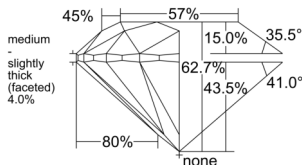

GIA®

FACSIMILE

GIA REPORT 7558529295

Verify this report at GIA.edu

GIA NATURAL DIAMOND DOSSIER®

June 19, 2026
GIA Report Number 7558529295
Shape and Cutting Style ..... Round Brilliant
Measurements ..... 5.03 - 5.07 x 3.16 mm

GRADING RESULTS

Carat Weight ..... 0.50 carat
Color Grade ..... E
Clarity Grade VS1
Cut Grade ..... Excellent

ADDITIONAL GRADING INFORMATION

Polish ..... Excellent
Symmetry ..... Excellent
Fluorescence ..... Faint
Clarity Characteristics ..... Cloud, Pinpoint
Inscription(s): GIA 7558529295

PROPORTIONS

Profile to actual proportions

GRADING SCALES

GIA COLOR SCALE	GIA CLARITY SCALE	GIA CUT SCALE
COLOURLESS	FLAWLESS	EXCELLENT
E	INTERNALLY FLAWLESS	
F	VVS₁	VERY GOOD
G		
H	VVS₂	GOOD
I	VS₁	
J	VS₂	FAIR
K	SI₁	
L	SI₂	POOR
M	I₁	
N	I₂	
O	I₃	
P		
Q		
R		
S		
T		
U		
V		
W		
X		
Y		
Z