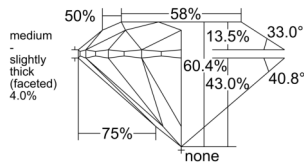

GIA®

FACSIMILE

GIA REPORT 7558525929

Verify this report at gia.edu

GIA NATURAL DIAMOND DOSSIER®

June 19, 2026
GIA Report Number 7558525929
Shape and Cutting Style ..... Round Brilliant
Measurements ..... 5.17 - 5.20 x 3.13 mm

GRADING RESULTS

Carat Weight ..... 0.51 carat
Color Grade ..... E
Clarity Grade VVS2
Cut Grade ..... Excellent

ADDITIONAL GRADING INFORMATION

Polish ..... Excellent
Symmetry ..... Excellent
Fluorescence ..... Strong Blue
Clarity Characteristics ..... Pinpoint
Inscription(s): GIA 7558525929

PROPORTIONS

Profile to actual proportions

GRADING SCALES

GIA COLOR SCALE

COLORLESS	D
	E
	F
	G
	H
	I
	J
NEAR COLORLESS	K
	L
FAIN	M
	N
	O
	P
VERY LIGHT	Q
	R
	S
	T
	U
	V
	W
	X
	Y
LIGHT	Z

GIA CLARITY SCALE

FLAWLESS	INTERNAL FLAWLESS	
		FLAWLESS
VERY VERY SLIGHTLY INCLUDED	VVS₁	
	VVS₂	
VERY SLIGHTLY INCLUDED	VS₁	
	VS₂	
SLIGHTLY INCLUDED	SI₁	
	SI₂	
INCLUDED	I₁	
	I₂	
	I₃	

GIA CUT SCALE

EXCELLENT
VERY GOOD
GOOD
FAIR
POOR