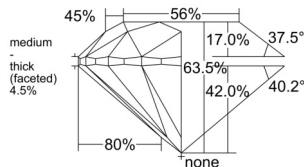

GIA®

FACSIMILE

GIA REPORT

7558525907

Verify this report at GIA.edu

GIA NATURAL DIAMOND DOSSIER®

June 19, 2026
GIA Report Number 7558525907
Shape and Cutting Style ..... Round Brilliant
Measurements ..... 4.63 - 4.65 x 2.94 mm

GRADING RESULTS

Carat Weight ..... 0.40 carat
Color Grade ..... F
Clarity Grade VVS1
Cut Grade ..... Very Good

ADDITIONAL GRADING INFORMATION

Polish ..... Excellent
Symmetry ..... Excellent
Fluorescence ..... Strong Blue
Clarity Characteristics ..... Pinpoint
Inscription(s): GIA 7558525907

PROPORTIONS

Profile to actual proportions

GRADING SCALES

GIA COLOR SCALE

COLORLESS	D
	E
	F
	G
	H
	I
	J
NEAR COLORLESS	K
	L
FAIN	M
	N
	O
	P
VERY LIGHT	Q
	R
	S
	T
	U
	V
LIGHT	W
	X
	Y
	Z

GIA CLARITY SCALE

	FLAWLESS
	INTERNALLY FLAWLESS
VERY VERY SLIGHTLY INCLUDED	VVS₁
	VVS₂
VERY SLIGHTLY INCLUDED	VS₁
	VS₂
SLIGHTLY INCLUDED	SI₁
	SI₂
INCLUDED	I₁
	I₂
	I₃

GIA CUT SCALE

	EXCELLENT
	VERY GOOD
	GOOD
	FAIR
	POOR