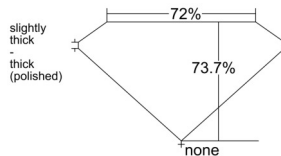

GIA®

FACSIMILE

GIA REPORT

7558525661

Verify this report at GIA.edu

GIA NATURAL DIAMOND DOSSIER®

June 18, 2026

GIA Report Number 7558525661

Shape and Cutting Style ..... Square Modified Brilliant

Measurements ..... 3.96 x 3.93 x 2.90 mm

GRADING RESULTS

Carat Weight ..... 0.37 carat

Color Grade ..... E

Clarity Grade VVS1

ADDITIONAL GRADING INFORMATION

Polish ..... Excellent

Symmetry ..... Very Good

Fluorescence ..... None

Clarity Characteristics..... Pinpoint, Feather

Inscription(s): GIA 7558525661

PROPORTIONS

Profile not to actual proportions

GRADING SCALES

GIA COLOR SCALE		GIA CLARITY SCALE			
COLORLESS	D	VERY VERY SLIGHTLY INCLUDED	FLAWLESS		
	E		INTERNALLY FLAWLESS		
	F	VERY SLIGHTLY INCLUDED	VVS₁		
	G		VVS₂		
	H		VS₁		
	NEAR COLORLESS	I	SLIGHTLY INCLUDED	VS₂	
		J		SI₁	
		FAINT	K	INCLUDED	SI₂
			L		I₁
			M		I₂
VERY LIGHT	N	LIGHT	I₃		
	O				
	P				
	Q				
	R				
	S				
	T				
LIGHT	U				
	V				
	W				
	X				
Y					
Z