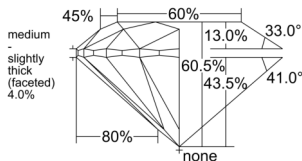

GIA®

FACSIMILE

GIA REPORT 7558521776

Verify this report at GIA.edu

GIA NATURAL DIAMOND DOSSIER®

June 19, 2026
GIA Report Number 7558521776
Shape and Cutting Style ..... Round Brilliant
Measurements ..... 4.76 - 4.78 x 2.88 mm

GRADING RESULTS

Carat Weight ..... 0.40 carat
Color Grade ..... G
Clarity Grade S11
Cut Grade ..... Excellent

ADDITIONAL GRADING INFORMATION

Polish ..... Excellent
Symmetry ..... Excellent
Fluorescence ..... None
Clarity Characteristics ..... Feather, Cloud
Inscription(s): GIA 7558521776

PROPORTIONS

Profile to actual proportions

GRADING SCALES

GIA COLOR SCALE	GIA CLARITY SCALE	GIA CUT SCALE	
D	FLAWLESS	EXCELLENT	
E	INTERNALLY FLAWLESS		
F		VVS₁	VERY GOOD
G	VVS₂		
H	VS₁	GOOD	
I	VS₂		
J	S1₁	FAIR	
K	S1₂		
L	I₁	POOR	
M	I₂		
N	I₃		
O			
P			
Q			
R			
S			
T			
U			
V			
W			
X			
Y			
Z