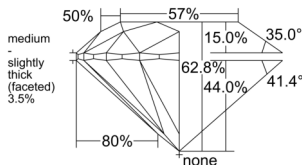

GIA®

FACSIMILE

GIA REPORT 7558516563

Verify this report at GIA.edu

GIA NATURAL DIAMOND DOSSIER®

June 19, 2026
GIA Report Number 7558516563
Shape and Cutting Style ..... Round Brilliant
Measurements ..... 5.05 - 5.08 x 3.18 mm

GRADING RESULTS

Carat Weight ..... 0.50 carat
Color Grade I
Clarity Grade VS1
Cut Grade ..... Excellent

ADDITIONAL GRADING INFORMATION

Polish ..... Excellent
Symmetry ..... Excellent
Fluorescence ..... Faint
Clarity Characteristics ..... Feather, Pinpoint
Inscription(s): GIA 7558516563

PROPORTIONS

GRADING SCALES

GIA COLOR SCALE

COLORLESS	D
	E
	F
	G
	H
	I
	J
NEAR COLORLESS	K
	L
FAIN	M
	N
	O
	P
VERY LIGHT	Q
	R
	S
	T
	U
	V
	W
	X
	Y
LIGHT	Z

GIA CLARITY SCALE

FLAWLESS	INTERNAL FLAWLESS	
		EXCELLENT
VERY VERY SLIGHTLY INCLUDED	VVS₁	
	VVS₂	
VERY SLIGHTLY INCLUDED	VS₁	
	VS₂	
SLIGHTLY INCLUDED	SI₁	
	SI₂	
INCLUDED	I₁	
	I₂	
	I₃	
POOR		

GIA CUT SCALE

EXCELLENT
VERY GOOD
GOOD
FAIR
POOR