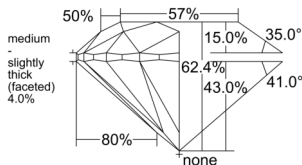

GIA®

FACSIMILE

GIA REPORT 7558511473

Verify this report at GIA.edu

GIA NATURAL DIAMOND DOSSIER®

June 17, 2026
GIA Report Number 7558511473
Shape and Cutting Style ..... Round Brilliant
Measurements ..... 5.65 - 5.67 x 3.53 mm

GRADING RESULTS

Carat Weight ..... 0.70 carat
Color Grade ..... J
Clarity Grade VS1
Cut Grade ..... Excellent

ADDITIONAL GRADING INFORMATION

Polish ..... Excellent
Symmetry ..... Excellent
Fluorescence ..... None
Clarity Characteristics ..... Feather, Pinpoint
Inscription(s): GIA 7558511473

PROPORTIONS

GRADING SCALES

GIA COLOR SCALE	GIA CLARITY SCALE	GIA CUT SCALE	
D	FLAWLESS	EXCELLENT	
E	INTERNALLY FLAWLESS		
F		VVS₁	VERY GOOD
G	VVS₂		
H	VS₁	GOOD	
I	VS₂		
J	SI₁	FAIR	
K	SI₂		
L	I₁	POOR	
M	I₂		
N	I₃		
O			
P			
Q			
R			
S			
T			
U			
V			
W			
X			
Y			
Z