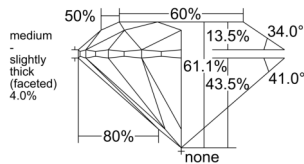

GIA®

FACSIMILE

GIA REPORT

7558499668

Verify this report at GIA.edu

GIA NATURAL DIAMOND DOSSIER®

June 22, 2026
GIA Report Number 7558499668
Shape and Cutting Style ..... Round Brilliant
Measurements ..... 5.10 - 5.14 x 3.13 mm

GRADING RESULTS

Carat Weight ..... 0.51 carat
Color Grade I
Clarity Grade VS1
Cut Grade ..... Excellent

ADDITIONAL GRADING INFORMATION

Polish ..... Excellent
Symmetry ..... Excellent
Fluorescence ..... Faint
Clarity Characteristics ..... Crystal, Needle
Inscription(s): GIA 7558499668

PROPORTIONS

Profile to actual proportions

GRADING SCALES

GIA COLOR SCALE

COLOURLESS	D
	E
	F
	G
	H
	I
	J
NEAR COLOURLESS	K
	L
FAIN	M
	N
	O
	P
	Q
VERY LIGHT	R
	S
	T
	U
	V
	W
	X
	Y
LIGHT	Z

GIA CLARITY SCALE

FLAWLESS	INTERNAL FLAWLESS	
		FLAWLESS
VERY VERY SLIGHTLY INCLUDED	VVS₁	
	VVS₂	
VERY SLIGHTLY INCLUDED	VS₁	
	VS₂	
SLIGHTLY INCLUDED	SI₁	
	SI₂	
INCLUDED	I₁	
	I₂	
	I₃	

GIA CUT SCALE

EXCELLENT
VERY GOOD
GOOD
FAIR
POOR