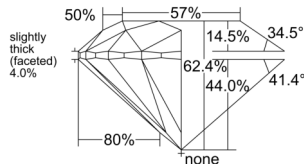

GIA®

FACSIMILE

GIA REPORT

7558494648

Verify this report at GIA.edu

GIA NATURAL DIAMOND DOSSIER®

June 15, 2026

GIA Report Number 7558494648

Shape and Cutting Style ..... Round Brilliant

Measurements ..... 5.70 - 5.74 x 3.57 mm

GRADING RESULTS

Carat Weight ..... 0.72 carat

Color Grade ..... G

Clarity Grade S11

Cut Grade ..... Excellent

ADDITIONAL GRADING INFORMATION

Polish ..... Excellent

Symmetry ..... Excellent

Fluorescence ..... None

Clarity Characteristics..... Cloud, Crystal, Feather

Inspection(s): GIA 7558494648

PROPORTIONS

Profile to actual proportions