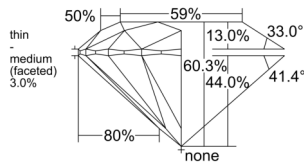

GIA®

FACSIMILE

GIA REPORT

7558483601

Verify this report at GIA.edu

GIA NATURAL DIAMOND DOSSIER®

June 15, 2026
GIA Report Number 7558483601
Shape and Cutting Style ..... Round Brilliant
Measurements ..... 5.16 - 5.18 x 3.12 mm

GRADING RESULTS

Carat Weight ..... 0.50 carat
Color Grade ..... E
Clarity Grade VS1
Cut Grade ..... Excellent

ADDITIONAL GRADING INFORMATION

Polish ..... Excellent
Symmetry ..... Excellent
Fluorescence ..... Faint
Clarity Characteristics ..... Crystal, Feather
Inscription(s): GIA 7558483601

PROPORTIONS

Profile to actual proportions

GRADING SCALES

GIA COLOR SCALE

COLORLESS	D
	E
	F
	G
	H
	I
	J
NEAR COLORLESS	K
	L
FAIN	M
	N
	O
	P
VERY LIGHT	Q
	R
	S
	T
	U
	V
LIGHT	W
	X
	Y
	Z

GIA CLARITY SCALE

FLAWLESS	VERY VERY SLIGHTLY INCLUDED	VS₁	VS₂	VS₁	VS₂	SL₁	SL₂	I₁	I₂	I₃									
											FLAWLESS	INTERNALLY FLAWLESS	VVS₁	VVS₂	SI₁	SI₂	I₁	I₂	I₃

GIA CUT SCALE

EXCELLENT
VERY GOOD
GOOD
FAIR
POOR