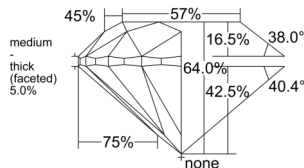

GIA®

FACSIMILE

GIA REPORT

7558480642

Verify this report at GIA.edu

GIA NATURAL DIAMOND DOSSIER®

June 16, 2026
GIA Report Number 7558480642
Shape and Cutting Style ..... Round Brilliant
Measurements ..... 4.96 - 5.02 x 3.19 mm

GRADING RESULTS

Carat Weight ..... 0.50 carat
Color Grade I
Clarity Grade VS2
Cut Grade ..... Very Good

ADDITIONAL GRADING INFORMATION

Polish ..... Excellent
Symmetry ..... Very Good
Fluorescence ..... Strong Blue
Clarity Characteristics.. Cloud, Crystal, Internal Graining, Feather
Inscription(s): GIA 7558480642

PROPORTIONS

Profile to actual proportions

GRADING SCALES

GIA COLOR SCALE

COLORED	D
	E
	F
	G
	H
	I
	J
NEAR COLORLESS	K
	L
Faint	M
	N
	O
	P
	Q
	R
	S
	T
	U
	V
	W
	X
	Y
Light	Z

GIA CLARITY SCALE

FLAWLESS	VERY VERY SLIGHTLY INCLUDED	VVS₁	VVS₂	VS₁	VS₂	SI₁	SI₂	I₁	I₂	I₃		
											FLAWLESS	INTERNALLY FLAWLESS

GIA CUT SCALE

EXCELLENT
VERY GOOD
GOOD
FAIR
POOR