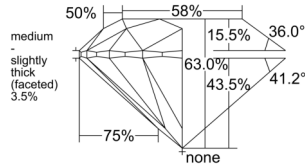

GIA®

FACSIMILE

GIA REPORT 7558474662

Verify this report at GIA.edu

GIA NATURAL DIAMOND DOSSIER®

June 11, 2026
GIA Report Number 7558474662
Shape and Cutting Style ..... Round Brilliant
Measurements ..... 5.62 - 5.66 x 3.55 mm

GRADING RESULTS

Carat Weight ..... 0.70 carat
Color Grade ..... D
Clarity Grade VS1
Cut Grade ..... Excellent

ADDITIONAL GRADING INFORMATION

Polish ..... Excellent
Symmetry ..... Excellent
Fluorescence ..... None
Clarity Characteristics..... Feather, Pinpoint, Indented Natural
Inscription(s): GIA 7558474662

PROPORTIONS

Profile to actual proportions