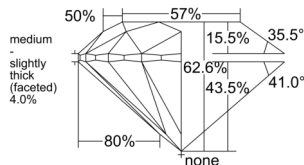

GIA®

FACSIMILE

GIA REPORT

7558474346

Verify this report at GIA.edu

GIA NATURAL DIAMOND DOSSIER®

June 12, 2026

GIA Report Number 7558474346

Shape and Cutting Style ..... Round Brilliant

Measurements ..... 4.84 - 4.87 x 3.04 mm

GRADING RESULTS

Carat Weight ..... 0.44 carat

Color Grade ..... D

Clarity Grade VVS1

Cut Grade ..... Excellent

ADDITIONAL GRADING INFORMATION

Polish ..... Excellent

Symmetry ..... Excellent

Fluorescence ..... Medium Blue

Clarity Characteristics ..... Pinpoint

Inscription(s): GIA 7558474346

PROPORTIONS

Profile to actual proportions

GRADING SCALES

GIA COLOR SCALE

COLORLESS	D
	E
	F
	G
	H
	I
	J
NEAR COLORLESS	K
	L
Faint	M
	N
	O
	P
Very Light	Q
	R
	S
	T
	U
	V
Light	W
	X
	Y
	Z

GIA CLARITY SCALE

FLAWLESS	INTERNAL FLAWLESS	
		FLAWLESS
VERY VERY SLIGHTLY INCLUDED	VVS₁	
	VVS₂	
VERY SLIGHTLY INCLUDED	VS₁	
	VS₂	
SLIGHTLY INCLUDED	SI₁	
	SI₂	
INCLUDED	I₁	
	I₂	
	I₃	

GIA CUT SCALE

EXCELLENT
VERY GOOD
GOOD
FAIR
POOR