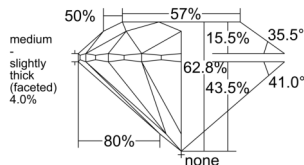

GIA®

FACSIMILE

GIA REPORT

7558473934

Verify this report at GIA.edu

GIA NATURAL DIAMOND DOSSIER®

June 11, 2026
GIA Report Number **7558473934**
Shape and Cutting Style ..... **Round Brilliant**
Measurements ..... **5.87 - 5.92 x 3.71 mm**

GRADING RESULTS

Carat Weight ..... **0.80 carat**
Color Grade ..... **E**
Clarity Grade **VVS1**
Cut Grade ..... **Excellent**

ADDITIONAL GRADING INFORMATION

Polish ..... **Excellent**
Symmetry ..... **Excellent**
Fluorescence ..... **None**
Clarity Characteristics ..... **Feather**
Inscription(s): **GIA 7558473934**

PROPORTIONS

Profile to actual proportions

GRADING SCALES

GIA COLOR SCALE	GIA CLARITY SCALE	GIA CUT SCALE	
D	FLAWLESS	EXCELLENT	
E	INTERNALLY FLAWLESS		
F		VVS₁	VERY GOOD
G	VVS₂		
H	VS₁	GOOD	
I	VS₂		
J	SI₁	FAIR	
K	SI₂		
L	I₁	POOR	
M			
N			
O	I₂		
P			
Q			
R	I₃		
S			
T			
U			
V			
W			
X			
Y			
Z