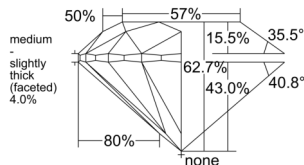

GIA®

FACSIMILE

GIA REPORT

7558472931

Verify this report at GIA.edu

GIA NATURAL DIAMOND DOSSIER®

June 12, 2026
GIA Report Number 7558472931
Shape and Cutting Style ..... Round Brilliant
Measurements ..... 4.86 - 4.88 x 3.05 mm

GRADING RESULTS

Carat Weight ..... 0.45 carat
Color Grade ..... F
Clarity Grade SI2
Cut Grade ..... Excellent

ADDITIONAL GRADING INFORMATION

Polish ..... Excellent
Symmetry ..... Excellent
Fluorescence ..... None
Clarity Characteristics ..... Cloud
Inscription(s): GIA 7558472931

PROPORTIONS

Profile to actual proportions