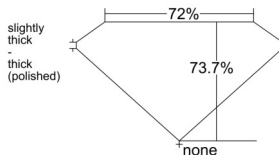

GIA®

FACSIMILE

GIA REPORT

7558471621

Verify this report at GIA.edu

GIA NATURAL DIAMOND DOSSIER®

June 12, 2026

GIA Report Number 7558471621

Shape and Cutting Style ..... Square Modified Brilliant

Measurements ..... 4.77 x 4.76 x 3.51 mm

GRADING RESULTS

Carat Weight ..... 0.72 carat

Color Grade ..... G

Clarity Grade VVS1

ADDITIONAL GRADING INFORMATION

Polish ..... Excellent

Symmetry ..... Excellent

Fluorescence ..... None

Clarity Characteristics ..... Pinpoint

Inscription(s): GIA 7558471621

PROPORTIONS

Profile not to actual proportions

GRADING SCALES

GIA COLOR SCALE		GIA CLARITY SCALE			
COLORLESS	D	VERY VERY SLIGHTLY INCLUDED	FLAWLESS		
	E		INTERNALLY FLAWLESS		
	F		VVS₁		
	NEAR COLORLESS	G	VERY SLIGHTLY INCLUDED	VVS₂	
		H		VS₁	
		FAINT	I	SLIGHTLY INCLUDED	VS₂
			J		SI₁
			K		SI₂
	LIGHT	L	INCLUDED	I₁	
		M		I₂	
N		I₃			
O					
P					
Q					
R					
S					
T					
U					
V					
W					
X					
Y					
Z