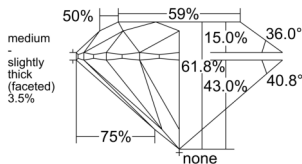

GIA®

FACSIMILE

GIA NATURAL DIAMOND DOSSIER®

June 15, 2026
GIA Report Number 7558462340
Shape and Cutting Style ..... Round Brilliant
Measurements ..... 5.05 - 5.09 x 3.13 mm

GRADING RESULTS

Carat Weight ..... 0.50 carat
Color Grade ..... G
Clarity Grade VVS2
Cut Grade ..... Excellent

ADDITIONAL GRADING INFORMATION

Polish ..... Excellent
Symmetry ..... Excellent
Fluorescence ..... None
Clarity Characteristics..... Needle, Cloud, Pinpoint
Inscription(s): GIA 7558462340

GIA REPORT 7558462340

Verify this report at GIA.edu

PROPORTIONS

Profile to actual proportions

GRADING SCALES

GIA COLOR SCALE	GIA CLARITY SCALE	GIA CUT SCALE
COLOURLESS	FLAWLESS	EXCELLENT
D	INTERNALLY FLAWLESS	
E	VVS₁	VERY GOOD
F		
G	VVS₂	
H	VS₁	GOOD
I		
J	VS₂	
K	SI₁	FAIR
L		
M	SI₂	
N	I₁	POOR
O		
P	I₂	
Q	I₃	
R		
S		
T		
U		
V		
W		
X		
Y		
Z