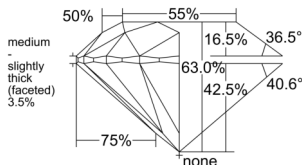

GIA®

FACSIMILE

GIA REPORT

7558459949

Verify this report at GIA.edu

GIA NATURAL DIAMOND DOSSIER®

June 10, 2026
GIA Report Number 7558459949
Shape and Cutting Style ..... Round Brilliant
Measurements ..... 5.03 - 5.06 x 3.18 mm

GRADING RESULTS

Carat Weight ..... 0.50 carat
Color Grade ..... F
Clarity Grade VVS2
Cut Grade ..... Excellent

ADDITIONAL GRADING INFORMATION

Polish ..... Excellent
Symmetry ..... Excellent
Fluorescence ..... Medium Blue
Clarity Characteristics..Cloud, Needle, Pinpoint, Surface Graining
Inscription(s): GIA 7558459949

PROPORTIONS

Profile to actual proportions

GRADING SCALES

GIA COLOR SCALE

COLORLESS	D
	E
	F
	G
	H
	I
	J
NEAR COLORLESS	K
	L
Faint	M
	N
	O
	P
Very Light	Q
	R
	S
	T
	U
	V
Light	W
	X
	Y
	Z

GIA CLARITY SCALE

FLAWLESS	INTERNAL FLAWLESS	
		FLAWLESS
VERY VERY SLIGHTLY INCLUDED	VVS₁	
	VVS₂	
VERY SLIGHTLY INCLUDED	VS₁	
	VS₂	
SLIGHTLY INCLUDED	SI₁	
	SI₂	
INCLUDED	I₁	
	I₂	
	I₃	

GIA CUT SCALE

EXCELLENT
VERY GOOD
GOOD
FAIR
POOR