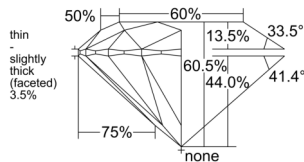

GIA®

FACSIMILE

GIA REPORT

7558448766

Verify this report at GIA.edu

GIA NATURAL DIAMOND DOSSIER®

June 10, 2026
GIA Report Number 7558448766
Shape and Cutting Style ..... Round Brilliant
Measurements ..... 5.83 - 5.87 x 3.54 mm

GRADING RESULTS

Carat Weight ..... 0.74 carat
Color Grade ..... E
Clarity Grade VVS1
Cut Grade ..... Excellent

ADDITIONAL GRADING INFORMATION

Polish ..... Excellent
Symmetry ..... Excellent
Fluorescence ..... Faint
Clarity Characteristics ..... Needle
Inscription(s): GIA 7558448766

PROPORTIONS

Profile to actual proportions

GRADING SCALES

GIA COLOR SCALE

COLORLESS	D
	E
	F
	G
	H
	I
	J
NEAR COLORLESS	K
	L
FAIN	M
	N
	O
	P
	Q
VERY LIGHT	R
	S
	T
	U
	V
	W
	X
	Y
LIGHT	Z

GIA CLARITY SCALE

	FLAWLESS
	INTERNALLY FLAWLESS
VERY VERY SLIGHTLY INCLUDED	VVS₁
	VVS₂
VERY SLIGHTLY INCLUDED	VS₁
	VS₂
SLIGHTLY INCLUDED	SI₁
	SI₂
	I₁
	I₂
INCLUDED	I₃

GIA CUT SCALE

	EXCELLENT
	VERY GOOD
	GOOD
	FAIR
	POOR