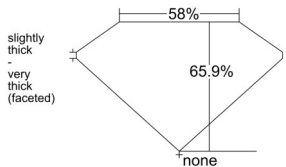

GIA®

FACSIMILE

GIA REPORT 7558443799

Verify this report at GIA.edu

GIA NATURAL DIAMOND DOSSIER®

June 09, 2026
GIA Report Number 7558443799
Shape and Cutting Style ..... Marquise Brilliant
Measurements ..... 8.41 x 4.58 x 3.02 mm

GRADING RESULTS

Carat Weight ..... 0.70 carat
Color Grade ..... E
Clarity Grade VS1

ADDITIONAL GRADING INFORMATION

Polish ..... Excellent
Symmetry ..... Very Good
Fluorescence ..... Medium Blue
Clarity Characteristics..... Crystal, Cloud, Feather, Needle
Inscription(s): GIA 7558443799

PROPORTIONS

Profile not to actual proportions

GRADING SCALES

GIA COLOR SCALE		GIA CLARITY SCALE			
COLORLESS	D	VERY VERY SLIGHTLY INCLUDED	FLAWLESS		
	E		INTERNALLY FLAWLESS		
	F	VERY SLIGHTLY INCLUDED	VS₁		
	G		VS₂		
	H		VS₁		
	NEAR COLORLESS	I	SLIGHTLY INCLUDED	SI₁	
		J		SI₂	
		FAINT	K	INCLUDED	I₁
			L		I₂
			M		I₃
VERT LIGHT	N				
	O				
	P				
	Q				
	R				
	S				
	T				
LIGHT	U				
	V				
	W				
	X				
Y					
Z