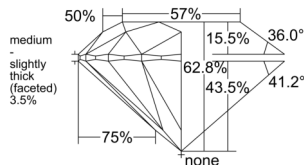

GIA®

FACSIMILE

GIA REPORT

7558443646

Verify this report at GIA.edu

GIA NATURAL DIAMOND DOSSIER®

June 08, 2026
GIA Report Number **7558443646**
Shape and Cutting Style ..... **Round Brilliant**
Measurements ..... **5.07 - 5.10 x 3.20 mm**

GRADING RESULTS

Carat Weight ..... **0.51 carat**
Color Grade ..... **G**
Clarity Grade **S12**
Cut Grade ..... **Excellent**

ADDITIONAL GRADING INFORMATION

Polish ..... **Excellent**
Symmetry ..... **Excellent**
Fluorescence ..... **Faint**
Clarity Characteristics ..... **Crystal, Cloud**
Inscription(s): **GIA 7558443646**

PROPORTIONS

Profile to actual proportions