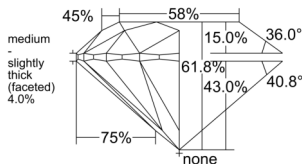

GIA®

FACSIMILE

GIA REPORT

7558425806

Verify this report at GIA.edu

GIA NATURAL DIAMOND DOSSIER®

June 04, 2026
GIA Report Number 7558425806
Shape and Cutting Style ..... Round Brilliant
Measurements ..... 5.07 - 5.09 x 3.14 mm

GRADING RESULTS

Carat Weight ..... 0.50 carat
Color Grade ..... F
Clarity Grade VS1
Cut Grade ..... Excellent

ADDITIONAL GRADING INFORMATION

Polish ..... Excellent
Symmetry ..... Excellent
Fluorescence ..... None
Clarity Characteristics ..... Feather, Cloud
Inscription(s): GIA 7558425806

PROPORTIONS

Profile to actual proportions

GRADING SCALES

GIA COLOR SCALE

COLORLESS	D
	E
	F
	G
	H
NEAR COLORLESS	I
	J
	K
	L
FAIN	M
	N
	O
	P
VERY LIGHT	Q
	R
	S
	T
	U
	V
	W
	X
	Y
LIGHT	Z

GIA CLARITY SCALE

FLAWLESS	INTERNAL FLAWLESS	
		EXCELLENT
VERY VERY SLIGHTLY INCLUDED	VVS₁	VERY GOOD
VERY SLIGHTLY INCLUDED	VVS₂	
SLIGHTLY INCLUDED	VS₁	GOOD
	VS₂	
INCLUDED	SI₁	FAIR
	SI₂	
INCLUDED	I₁	POOR
	I₂	
	I₃