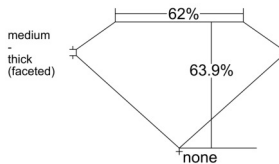

GIA®

FACSIMILE

GIA REPORT 7558425434

Verify this report at GIA.edu

GIA NATURAL DIAMOND DOSSIER®

June 05, 2026
GIA Report Number 7558425434
Shape and Cutting Style ..... Oval Brilliant
Measurements ..... 6.57 x 4.65 x 2.97 mm

GRADING RESULTS

Carat Weight ..... 0.60 carat
Color Grade ..... E
Clarity Grade SI1

ADDITIONAL GRADING INFORMATION

Polish ..... Excellent
Symmetry ..... Good
Fluorescence ..... Faint
Clarity Characteristics..... Crystal, Cloud, Feather
Inscription(s): GIA 7558425434

PROPORTIONS

Profile not to actual proportions

GRADING SCALES

GIA COLOR SCALE		GIA CLARITY SCALE			
COLORLESS	D	VERY VERY SLIGHTLY INCLUDED	FLAWLESS		
	E		INTERNALLY FLAWLESS		
	F	VERY SLIGHTLY INCLUDED	VVS₁		
	G		VVS₂		
	H		VS₁		
	NEAR COLORLESS	I	SLIGHTLY INCLUDED	VS₂	
		J		SI₁	
		FAINT	K	INCLUDED	SI₂
			L		I₁
			M		I₂
VERT LIGHT	N	LIGHT	I₃		
	O				
	P				
	Q				
	R