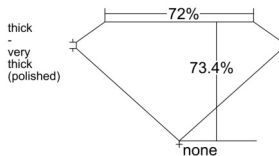

GIA®

FACSIMILE

GIA REPORT

7558421400

Verify this report at GIA.edu

GIA NATURAL DIAMOND DOSSIER®

June 04, 2026
GIA Report Number 7558421400
Shape and Cutting Style ..... Square Modified Brilliant
Measurements ..... 3.67 x 3.63 x 2.67 mm

GRADING RESULTS

Carat Weight ..... 0.30 carat
Color Grade ..... D
Clarity Grade VVS1

ADDITIONAL GRADING INFORMATION

Polish ..... Excellent
Symmetry ..... Very Good
Fluorescence ..... None
Clarity Characteristics ..... Pinpoint, Feather
Inscription(s): GIA 7558421400

PROPORTIONS

Profile not to actual proportions

GRADING SCALES

GIA COLOR SCALE		GIA CLARITY SCALE	
COLORLESS	D	VERY VERY SLIGHTLY INCLUDED	FLAWLESS
	E		INTERNALLY FLAWLESS
	F		VVS₁
	G		VVS₂
	H		VS₁
NEAR COLORLESS	I	VERY SLIGHTLY INCLUDED	VS₂
	J		SI₁
	K		SI₂
	L		I₁
	M		I₂
FAINT	N	INCLUDED	I₃
	O		
	P		
	Q		
	R		
VERY LIGHT	S		
	T		
	U		
	V		
	W		
LIGHT	X		
	Y		
	Z