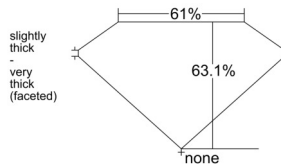

GIA®

FACSIMILE

GIA REPORT

7558411808

Verify this report at GIA.edu

GIA NATURAL DIAMOND DOSSIER®

June 08, 2026
GIA Report Number 7558411808
Shape and Cutting Style ..... Oval Brilliant
Measurements ..... 5.76 x 4.11 x 2.59 mm

GRADING RESULTS

Carat Weight ..... 0.40 carat
Color Grade ..... J
Clarity Grade VS1

ADDITIONAL GRADING INFORMATION

Polish ..... Excellent
Symmetry ..... Very Good
Fluorescence ..... Strong Blue
Clarity Characteristics..... Crystal, Cloud, Feather, Needle
Inscription(s): GIA 7558411808

PROPORTIONS

Profile not to actual proportions

GRADING SCALES

GIA COLOR SCALE		GIA CLARITY SCALE		
COLORLESS	D	VERY VERY SLIGHTLY INCLUDED	FLAWLESS	
	E		INTERNALLY FLAWLESS	
	F		VS₁	
	G		VS₂	
	NEAR COLORLESS	H	VERY SLIGHTLY INCLUDED	VS₁
		I		VS₂
		J		SI₁
		K		SI₂
	FAINT	L	SLIGHTLY INCLUDED	I₁
		M		I₂
N		I₃		
O				
VERT LIGHT	P	INCLUDED		
	Q			
	R			
	S			
	T			
	U			
	V			
	W			
LIGHT	X			
	Y			
	Z