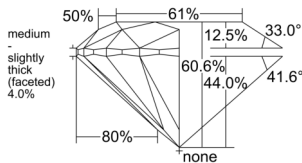

GIA®

FACSIMILE

GIA REPORT

7558411301

Verify this report at GIA.edu

GIA NATURAL DIAMOND DOSSIER®

June 04, 2026
GIA Report Number 7558411301
Shape and Cutting Style ..... Round Brilliant
Measurements ..... 5.11 - 5.15 x 3.11 mm

GRADING RESULTS

Carat Weight ..... 0.50 carat
Color Grade ..... E
Clarity Grade SI2
Cut Grade ..... Excellent

ADDITIONAL GRADING INFORMATION

Polish ..... Excellent
Symmetry ..... Very Good
Fluorescence ..... None
Clarity Characteristics ..... Crystal, Feather
Inscription(s): GIA 7558411301

PROPORTIONS

Profile to actual proportions

GRADING SCALES

GIA COLOR SCALE

COLORLESS	D
	E
	F
	G
	H
	I
	J
NEAR COLORLESS	K
	L
FAIN	M
	N
	O
	P
	Q
VERY LIGHT	R
	S
	T
	U
	V
	W
	X
	Y
LIGHT	Z

GIA CLARITY SCALE

FLAWLESS	INTERNAL FLAWLESS	
		FLAWLESS
VERY VERY SLIGHTLY INCLUDED	VVS₁	
	VVS₂	
VERY SLIGHTLY INCLUDED	VS₁	
	VS₂	
SLIGHTLY INCLUDED	SI₁	
	SI₂	
INCLUDED	I₁	
	I₂	
	I₃	

GIA CUT SCALE

EXCELLENT
VERY GOOD
GOOD
FAIR
POOR