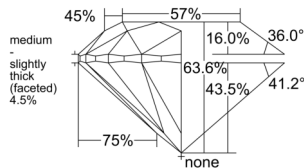

GIA®

FACSIMILE

GIA REPORT 7558410812

Verify this report at GIA.edu

GIA NATURAL DIAMOND DOSSIER®

June 04, 2026
GIA Report Number 7558410812
Shape and Cutting Style ..... Round Brilliant
Measurements ..... 4.99 - 5.03 x 3.19 mm

GRADING RESULTS

Carat Weight ..... 0.50 carat
Color Grade ..... H
Clarity Grade VS1
Cut Grade ..... Very Good

ADDITIONAL GRADING INFORMATION

Polish ..... Excellent
Symmetry ..... Excellent
Fluorescence ..... None
Clarity Characteristics..... Needle, Cloud
Inscription(s): GIA 7558410812

PROPORTIONS

Profile to actual proportions

GRADING SCALES

GIA COLOR SCALE

COLORED	D
	E
	F
	G
	H
	I
	J
NEAR COLORLESS	K
	L
Faint	M
	N
	O
	P
	R
	S
	T
	U
	V
	W
	X
	Y
Light	Z

GIA CLARITY SCALE

FLAWLESS	VERY VERY SLIGHTLY INCLUDED	VS₁	VS₂	VS₁	SI₁	SI₂	I₁	I₂	I₃	
										FLAWLESS
INTERNALLY FLAWLESS	VERY SLIGHTLY INCLUDED	VS₁	VS₂	VS₁	SI₁	SI₂	I₁	I₂	I₃	

GIA CUT SCALE

EXCELLENT
VERY GOOD
GOOD
FAIR
POOR