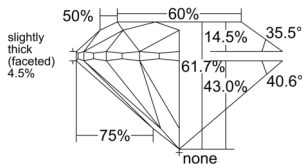

GIA®

FACSIMILE

GIA NATURAL DIAMOND DOSSIER®

June 03, 2026
GIA Report Number 7558410692
Shape and Cutting Style ..... Round Brilliant
Measurements ..... 5.03 - 5.07 x 3.11 mm

GRADING RESULTS

Carat Weight ..... 0.50 carat
Color Grade ..... F
Clarity Grade VS1
Cut Grade ..... Excellent

ADDITIONAL GRADING INFORMATION

Polish ..... Excellent
Symmetry ..... Excellent
Fluorescence ..... Strong Blue
Clarity Characteristics..... Crystal, Cloud, Pinpoint
Inscription(s): GIA 7558410692

GIA REPORT 7558410692

Verify this report at GIA.edu

PROPORTIONS

Profile to actual proportions