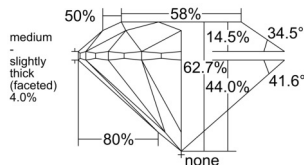

GIA®

FACSIMILE

GIA REPORT

7558394991

Verify this report at GIA.edu

GIA NATURAL DIAMOND DOSSIER®

June 01, 2026
GIA Report Number 7558394991
Shape and Cutting Style ..... Round Brilliant
Measurements ..... 5.06 - 5.08 x 3.18 mm

GRADING RESULTS

Carat Weight ..... 0.50 carat
Color Grade ..... H
Clarity Grade VS1
Cut Grade ..... Excellent

ADDITIONAL GRADING INFORMATION

Polish ..... Excellent
Symmetry ..... Excellent
Fluorescence ..... None
Clarity Characteristics ..... Feather, Pinpoint
Inscription(s): GIA 7558394991

PROPORTIONS

Profile to actual proportions