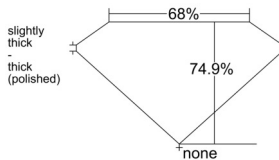

GIA®

FACSIMILE

GIA REPORT 7558390633

Verify this report at GIA.edu

GIA NATURAL DIAMOND DOSSIER®

June 01, 2026
GIA Report Number 7558390633
Shape and Cutting Style ..... Square Modified Brilliant
Measurements ..... 4.77 x 4.67 x 3.50 mm

GRADING RESULTS

Carat Weight ..... 0.70 carat
Color Grade ..... G
Clarity Grade VVS2

ADDITIONAL GRADING INFORMATION

Polish ..... Very Good
Symmetry ..... Very Good
Fluorescence ..... None
Clarity Characteristics..... Needle, Pinpoint
Inscription(s): GIA 7558390633

PROPORTIONS

Profile not to actual proportions

GRADING SCALES

GIA COLOR SCALE		GIA CLARITY SCALE			
COLORLESS	D	VERY VERY SLIGHTLY INCLUDED	FLAWLESS		
	E		INTERNALLY FLAWLESS		
	F	VERY SLIGHTLY INCLUDED	VVS₁		
	G		VVS₂		
	H		VS₁		
	NEAR COLORLESS	I	SLIGHTLY INCLUDED	VS₂	
		J		SI₁	
		FAINT	K	INCLUDED	SI₂
			L		I₁
			M		I₂
VERT LIGHT	N		INCLUDED	I₃	
	O				
	P				
	Q				
	LIGHT	R			
		S			
T					
U					
V					
W					
X					
Y					
Z