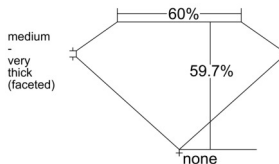

GIA®

FACSIMILE

GIA REPORT

7558386680

Verify this report at GIA.edu

GIA NATURAL DIAMOND DOSSIER®

May 29, 2026
GIA Report Number 7558386680
Shape and Cutting Style ..... Heart Brilliant
Measurements ..... 5.39 x 6.13 x 3.66 mm

GRADING RESULTS

Carat Weight ..... 0.70 carat
Color Grade ..... E
Clarity Grade VVS2

ADDITIONAL GRADING INFORMATION

Polish ..... Excellent
Symmetry ..... Very Good
Fluorescence ..... None
Clarity Characteristics..Pinpoint, Cloud, Needle, Surface Graining
Inscription(s): GIA 7558386680

PROPORTIONS

Profile not to actual proportions

GRADING SCALES

GIA COLOR SCALE		GIA CLARITY SCALE	
COLORLESS	D	VERY VERY SLIGHTLY INCLUDED	FLAWLESS
	E		INTERNALLY FLAWLESS
	F		VVS₁
	G		VVS₂
	H		VS₁
	I		VS₂
	J		SI₁
	K		SI₂
	L		I₁
	M		I₂
NEAR COLORLESS	N	SLIGHTLY INCLUDED	I₃
	O		
	P		
	Q		
FAINT	R		
	S		
	T		
	U		
VERT LIGHT	V		
	W		
	X		
	Y		
LIGHT	Z