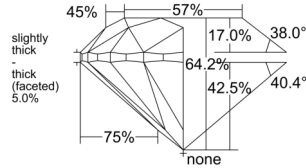

GIA®

FACSIMILE

GIA REPORT

7558375446

Verify this report at GIA.edu

GIA NATURAL DIAMOND DOSSIER®

May 29, 2026
GIA Report Number 7558375446
Shape and Cutting Style ..... Round Brilliant
Measurements ..... 6.01 - 6.07 x 3.88 mm

GRADING RESULTS

Carat Weight ..... 0.90 carat
Color Grade ..... D
Clarity Grade VS1
Cut Grade ..... Very Good

ADDITIONAL GRADING INFORMATION

Polish ..... Excellent
Symmetry ..... Excellent
Fluorescence ..... None
Clarity Characteristics..... Cloud, Crystal, Feather, Needle
Inscription(s): GIA 7558375446

PROPORTIONS

Profile to actual proportions