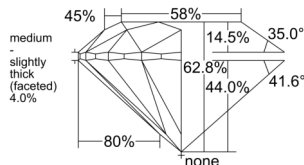

GIA®

FACSIMILE

GIA REPORT

7558374476

Verify this report at GIA.edu

GIA NATURAL DIAMOND DOSSIER®

May 29, 2026
GIA Report Number 7558374476
Shape and Cutting Style ..... Round Brilliant
Measurements ..... 4.34 - 4.37 x 2.73 mm

GRADING RESULTS

Carat Weight ..... 0.32 carat
Color Grade ..... D
Clarity Grade VVS1
Cut Grade ..... Excellent

ADDITIONAL GRADING INFORMATION

Polish ..... Excellent
Symmetry ..... Excellent
Fluorescence ..... Medium Blue
Clarity Characteristics ..... Cloud, Pinpoint
Inscription(s): GIA 7558374476

PROPORTIONS

Profile to actual proportions

GRADING SCALES

GIA COLOR SCALE

COLOURLESS	D
	E
	F
	G
	H
	I
	J
NEAR COLOURLESS	K
	L
FAIN	M
	N
	O
	P
VERY LIGHT	Q
	R
	S
	T
	U
	V
	W
	X
	Y
LIGHT	Z

GIA CLARITY SCALE

FLAWLESS	INTERNAL FLAWLESS	
		FLAWLESS
VERY VERY SLIGHTLY INCLUDED	VVS₁	
	VVS₂	
VERY SLIGHTLY INCLUDED	VS₁	
	VS₂	
SLIGHTLY INCLUDED	SI₁	
	SI₂	
INCLUDED	I₁	
	I₂	
	I₃	

GIA CUT SCALE

EXCELLENT
VERY GOOD
GOOD
FAIR
POOR