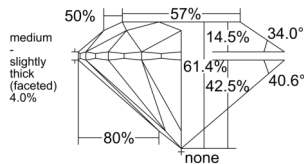

GIA®

FACSIMILE

GIA REPORT

7558373481

Verify this report at GIA.edu

GIA NATURAL DIAMOND DOSSIER®

May 30, 2026
GIA Report Number 7558373481
Shape and Cutting Style ..... Round Brilliant
Measurements ..... 5.40 - 5.44 x 3.33 mm

GRADING RESULTS

Carat Weight ..... 0.60 carat
Color Grade ..... M
Clarity Grade VVS2
Cut Grade ..... Excellent

ADDITIONAL GRADING INFORMATION

Polish ..... Excellent
Symmetry ..... Excellent
Fluorescence ..... None
Clarity Characteristics ..... Pinpoint
Inscription(s): GIA 7558373481

PROPORTIONS

Profile to actual proportions

GRADING SCALES

GIA COLOR SCALE

COLORESS	D
	E
	F
	G
	H
	I
	J
NEAR COLORESS	K
	L
FANIT	M
	N
	O
	P
	Q
VERY LIGHT	R
	S
	T
	U
	V
	W
	X
	Y
LIGHT	Z

GIA CLARITY SCALE

FLAWLESS	INTERNAL FLAWLESS	
		FLAWLESS
VERY VERY SLIGHTLY INCLUDED	VVS₁	
	VVS₂	
VERY SLIGHTLY INCLUDED	VS₁	
	VS₂	
SLIGHTLY INCLUDED	SI₁	
	SI₂	
INCLUDED	I₁	
	I₂	
	I₃	

GIA CUT SCALE

EXCELLENT	
	VERY GOOD
GOOD	
FAIR	
POOR