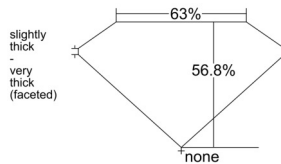

GIA®

FACSIMILE

GIA REPORT 7558372636

Verify this report at GIA.edu

GIA NATURAL DIAMOND DOSSIER®

May 30, 2026
GIA Report Number 7558372636
Shape and Cutting Style ..... Pear Brilliant
Measurements ..... 7.31 x 4.54 x 2.58 mm

GRADING RESULTS

Carat Weight ..... 0.50 carat
Color Grade ..... D
Clarity Grade VS2

ADDITIONAL GRADING INFORMATION

Polish ..... Excellent
Symmetry ..... Very Good
Fluorescence ..... Strong Blue
Clarity Characteristics ..... Crystal
Inscription(s): GIA 7558372636

PROPORTIONS

Profile not to actual proportions

GRADING SCALES

GIA COLOR SCALE		GIA CLARITY SCALE			
COLORLESS	D	VERY VERY SLIGHTLY INCLUDED	FLAWLESS		
	E		INTERNALLY FLAWLESS		
	F		VVS₁		
	NEAR COLORLESS	G	VVS₂		
		H	VERY SLIGHTLY INCLUDED	VS₁	
		I		VS₂	
		FAINT	J	SLIGHTLY INCLUDED	SI₁
	K		SI₂		
	L		INCLUDED		I₁
	M			I₂	
N	I₃				
VERT LIGHT	O				
	P				
	Q				
	R				
	S				
	T				
	LIGHT	U			
		V			
W					
X					
Y					
Z