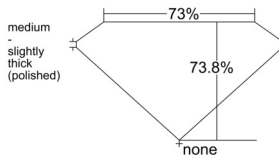

GIA®

FACSIMILE

GIA REPORT 7558359779

Verify this report at GIA.edu

GIA NATURAL DIAMOND DOSSIER®

May 28, 2026
GIA Report Number 7558359779
Shape and Cutting Style ..... Square Modified Brilliant
Measurements ..... 5.02 x 4.82 x 3.56 mm

GRADING RESULTS

Carat Weight ..... 0.70 carat
Color Grade ..... E
Clarity Grade SI1

ADDITIONAL GRADING INFORMATION

Polish ..... Excellent
Symmetry ..... Very Good
Fluorescence ..... None
Clarity Characteristics ..... Crystal
Inscription(s): GIA 7558359779

PROPORTIONS

Profile not to actual proportions

GRADING SCALES

GIA COLOR SCALE		GIA CLARITY SCALE				
COLORLESS	D	NEAR COLORLESS	FLAWLESS			
	E		INTERNALLY FLAWLESS			
	F		VERY VERY SLIGHTLY INCLUDED	VVS₁		
	G			VVS₂		
	H		VERY SLIGHTLY INCLUDED	VS₁		
	I			VS₂		
	J			SLIGHTLY INCLUDED	SI₁	
	K		SI₂			
	FAINT		L	VERT LIGHT	I₁	
			M			I₂
N		INCLUDED	I₃			
O						
P						
Q						
R						
S						
LIGHT	T					
	U					
	V					
	W					
	X					
	Y					
	Z