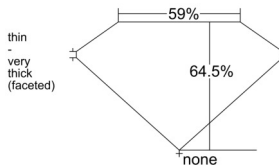

GIA®

FACSIMILE

GIA REPORT 7558357337

Verify this report at GIA.edu

GIA NATURAL DIAMOND DOSSIER®

May 27, 2026
GIA Report Number 7558357337
Shape and Cutting Style ..... Oval Brilliant
Measurements ..... 6.87 x 4.89 x 3.16 mm

GRADING RESULTS

Carat Weight ..... 0.70 carat
Color Grade ..... D
Clarity Grade VS2

ADDITIONAL GRADING INFORMATION

Polish ..... Excellent
Symmetry ..... Very Good
Fluorescence ..... Medium Blue
Clarity Characteristics..Crystal, Cavity, Feather, Indented Natural
Inscription(s): GIA 7558357337

PROPORTIONS

Profile not to actual proportions

GRADING SCALES

GIA COLOR SCALE		GIA CLARITY SCALE			
COLORLESS	D	VERY VERY SLIGHTLY INCLUDED	FLAWLESS		
	E		INTERNALLY FLAWLESS		
	F	VERY SLIGHTLY INCLUDED	VVS₁		
	G		VVS₂		
	H		VS₁		
	NEAR COLORLESS	I	SLIGHTLY INCLUDED	VS₂	
		J		SI₁	
		FAINT	K	INCLUDED	SI₂
			L		I₁
			M		I₂
VERT LIGHT	N	LIGHT	I₃		
	O				
	P				
	Q				
	R				
	S				
	T