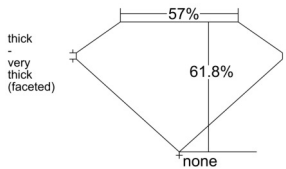

GIA®

FACSIMILE

GIA REPORT 7558356846

Verify this report at GIA.edu

GIA NATURAL DIAMOND DOSSIER®

May 27, 2026
GIA Report Number 7558356846
Shape and Cutting Style ..... Marquise Brilliant
Measurements ..... 7.89 x 4.18 x 2.58 mm

GRADING RESULTS

Carat Weight ..... 0.50 carat
Color Grade ..... D
Clarity Grade SI1

ADDITIONAL GRADING INFORMATION

Polish ..... Excellent
Symmetry ..... Very Good
Fluorescence ..... None
Clarity Characteristics ..... Crystal
Inscription(s): GIA 7558356846

PROPORTIONS

Profile not to actual proportions

GRADING SCALES

GIA COLOR SCALE		GIA CLARITY SCALE	
COLORLESS	D	VERY VERY SLIGHTLY INCLUDED	FLAWLESS
	E		INTERNALLY FLAWLESS
	F		VVS₁
	G		VVS₂
	H		VS₁
	I		VS₂
	J		SI₁
	K		SI₂
	L		I₁
	M		I₂
NEAR COLORLESS	N	SLIGHTLY INCLUDED	I₃
	O		
	P		
	Q		
FAINT	R		
	S		
	T		
	U		
VERY LIGHT	V		
	W		
	X		
	Y		
LIGHT	Z