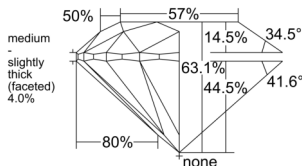

GIA®

FACSIMILE

GIA REPORT 7558349737

Verify this report at GIA.edu

GIA NATURAL DIAMOND DOSSIER®

May 26, 2026
GIA Report Number 7558349737
Shape and Cutting Style ..... Round Brilliant
Measurements ..... 5.64 - 5.67 x 3.57 mm

GRADING RESULTS

Carat Weight ..... 0.70 carat
Color Grade ..... E
Clarity Grade VS1
Cut Grade ..... Excellent

ADDITIONAL GRADING INFORMATION

Polish ..... Excellent
Symmetry ..... Excellent
Fluorescence ..... None
Clarity Characteristics..... Cloud, Pinpoint, Needle
Inscription(s): GIA 7558349737

PROPORTIONS

Profile to actual proportions

GRADING SCALES

GIA COLOR SCALE	GIA CLARITY SCALE	GIA CUT SCALE	
D	FLAWLESS	EXCELLENT	
E	INTERNALLY FLAWLESS		
F		VVS₁	VERY GOOD
G	VVS₂		
H	VS₁	GOOD	
I	VS₂		
J	SI₁	FAIR	
K	SI₂		
L	I₁	POOR	
M	I₂		
N	I₃		
O			
P			
Q			
R			
S			
T			
U			
V			
W			
X			
Y			
Z