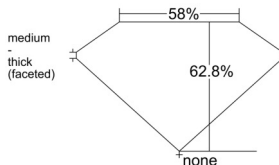

GIA®

FACSIMILE

GIA REPORT

7558344319

Verify this report at GIA.edu

GIA NATURAL DIAMOND DOSSIER®

May 26, 2026
GIA Report Number 7558344319
Shape and Cutting Style ..... Pear Brilliant
Measurements ..... 7.98 x 5.13 x 3.22 mm

GRADING RESULTS

Carat Weight ..... 0.80 carat
Color Grade ..... E
Clarity Grade VS1

ADDITIONAL GRADING INFORMATION

Polish ..... Excellent
Symmetry ..... Very Good
Fluorescence ..... None
Clarity Characteristics ..... Crystal, Pinpoint
Inscription(s): GIA 7558344319

PROPORTIONS

Profile not to actual proportions

GRADING SCALES

GIA COLOR SCALE		GIA CLARITY SCALE			
COLORLESS	D	VERY VERY SLIGHTLY INCLUDED	FLAWLESS		
	E		INTERNALLY FLAWLESS		
	F	VERY SLIGHTLY INCLUDED	VS₁		
	G		VS₂		
	H		VS₁		
	NEAR COLORLESS	I	SLIGHTLY INCLUDED	VS₂	
		J		SI₁	
		FAINT	K	INCLUDED	SI₂
			L		I₁
			M		I₂
VERT LIGHT	N	LIGHT	I₃		
	O				
	P				
	Q				
	R