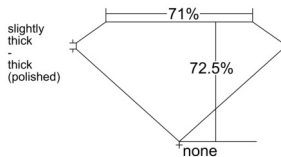

GIA®

FACSIMILE

GIA REPORT 7558343885

Verify this report at gia.edu

GIA NATURAL DIAMOND DOSSIER®

May 27, 2026
GIA Report Number **7558343885**
Shape and Cutting Style ..... **Square Modified Brilliant**
Measurements ..... **4.49 x 4.40 x 3.19 mm**

GRADING RESULTS

Carat Weight ..... **0.55 carat**
Color Grade ..... **J**
Clarity Grade **VVS1**

ADDITIONAL GRADING INFORMATION

Polish ..... **Excellent**
Symmetry ..... **Excellent**
Fluorescence ..... **None**
Clarity Characteristics ..... **Feather**
Inscription(s): GIA 7558343885

PROPORTIONS

Profile not to actual proportions

GRADING SCALES

GIA COLOR SCALE		GIA CLARITY SCALE			
COLORLESS	D	VERY VERY SLIGHTLY INCLUDED	FLAWLESS		
	E		INTERNALLY FLAWLESS		
	F		VVS₁		
	NEAR COLORLESS	G	VERY SLIGHTLY INCLUDED	VVS₂	
		H		VS₁	
		FAINT	I	SLIGHTLY INCLUDED	VS₂
			J		SI₁
			K		SI₂
	LIGHT	L	INCLUDED	I₁	
		M		I₂	
N		I₃			
O					
P					
Q					
R					
S					
T					
U					
V					
W					
X					
Y					
Z