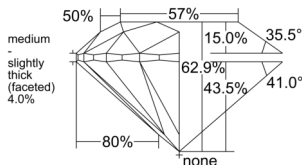

GIA®

FACSIMILE

GIA REPORT 7558343563

Verify this report at GIA.edu

GIA NATURAL DIAMOND DOSSIER®

May 27, 2026
GIA Report Number 7558343563
Shape and Cutting Style ..... Round Brilliant
Measurements ..... 5.61 - 5.65 x 3.54 mm

GRADING RESULTS

Carat Weight ..... 0.70 carat
Color Grade ..... H
Clarity Grade VVS1
Cut Grade ..... Excellent

ADDITIONAL GRADING INFORMATION

Polish ..... Excellent
Symmetry ..... Excellent
Fluorescence ..... None
Clarity Characteristics..... Pinpoint, Feather, Surface Graining
Inscription(s): GIA 7558343563

PROPORTIONS

GRADING SCALES

GIA COLOR SCALE

COLORLESS	D
	E
	F
	G
	H
	I
	J
NEAR COLORLESS	K
	L
FAIN	M
	N
	O
	P
VERY LIGHT	Q
	R
	S
	T
	U
	V
	W
	X
	Y
LIGHT	Z

GIA CLARITY SCALE

FLAWLESS	INTERNAL FLAWLESS	
		FLAWLESS
VERY VERY SLIGHTLY INCLUDED	VVS₁	
	VVS₂	
VERY SLIGHTLY INCLUDED	VS₁	
	VS₂	
SLIGHTLY INCLUDED	SI₁	
	SI₂	
INCLUDED	I₁	
	I₂	
	I₃	

GIA CUT SCALE

EXCELLENT
VERY GOOD
GOOD
FAIR
POOR