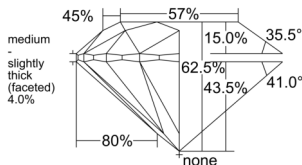

GIA®

FACSIMILE

GIA REPORT

7558341191

Verify this report at GIA.edu

GIA NATURAL DIAMOND DOSSIER®

May 27, 2026
GIA Report Number 7558341191
Shape and Cutting Style ..... Round Brilliant
Measurements ..... 4.26 - 4.28 x 2.67 mm

GRADING RESULTS

Carat Weight ..... 0.30 carat
Color Grade ..... E
Clarity Grade VVS1
Cut Grade ..... Excellent

ADDITIONAL GRADING INFORMATION

Polish ..... Excellent
Symmetry ..... Excellent
Fluorescence ..... Strong Blue
Clarity Characteristics ..... Pinpoint, Feather
Inscription(s): GIA 7558341191

PROPORTIONS

Profile to actual proportions

GRADING SCALES

GIA COLOR SCALE	GIA CLARITY SCALE	GIA CUT SCALE	
D	FLAWLESS	EXCELLENT	
E	INTERNALLY FLAWLESS		
F		VVS₁	VERY GOOD
G	VVS₂		
H	VS₁	GOOD	
I	VS₂		
J	SI₁	FAIR	
K	SI₂		
L	I₁	POOR	
M			
N			
O	I₂		
P			
Q			
R	I₃		
S			
T			
U			
V			
W			
X			
Y			
Z