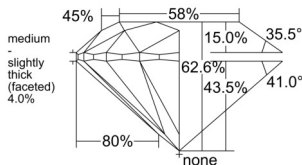

GIA®

FACSIMILE

GIA REPORT

7558340780

Verify this report at GIA.edu

GIA NATURAL DIAMOND DOSSIER®

May 25, 2026
GIA Report Number **7558340780**
Shape and Cutting Style ..... **Round Brilliant**
Measurements ..... **5.29 - 5.31 x 3.32 mm**

GRADING RESULTS

Carat Weight ..... **0.58 carat**
Color Grade ..... **D**
Clarity Grade **VVS1**
Cut Grade ..... **Excellent**

ADDITIONAL GRADING INFORMATION

Polish ..... **Excellent**
Symmetry ..... **Excellent**
Fluorescence ..... **Strong Blue**
Clarity Characteristics..... **Pinpoint, Feather**
Inscription(s): **GIA 7558340780**

PROPORTIONS

Profile to actual proportions