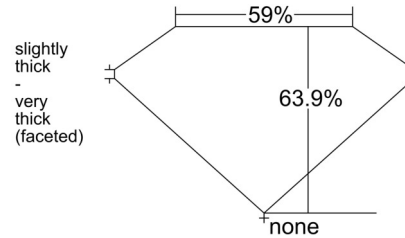

GIA NATURAL DIAMOND GRADING REPORT

June 08, 2026
 GIA Report Number 7558328943
 Shape and Cutting Style Heart Brilliant
 Measurements 6.56 x 7.78 x 4.97 mm

GRADING RESULTS

Carat Weight 1.50 carat
 Color Grade J
 Clarity Grade VS1

ADDITIONAL GRADING INFORMATION

Polish Excellent
 Symmetry Excellent
 Fluorescence None
 Inscription(s): GIA 7558328943
Comments: Surface graining is not shown.

PROPORTIONS

Profile not to actual proportions

CLARITY CHARACTERISTICS

KEY TO SYMBOLS*

- Crystal
- ∖ Needle
- Pinpoint

* Red symbols denote internal characteristics (inclusions). Green or black symbols denote external characteristics (blemishes). Diagram is an approximate representation of the diamond, and symbols shown indicate type, position, and approximate size of clarity characteristics. All clarity characteristics may not be shown. Details of finish are not shown.