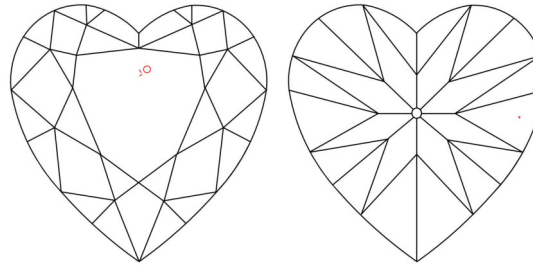

GIA NATURAL DIAMOND GRADING REPORT

June 08, 2026
 GIA Report Number 7558328943
 Shape and Cutting Style Heart Brilliant
 Measurements 6.56 x 7.78 x 4.97 mm

GRADING RESULTS

Carat Weight 1.50 carat
 Color Grade J
 Clarity Grade VS1

ADDITIONAL GRADING INFORMATION

Polish Excellent
 Symmetry Excellent
 Fluorescence None
 Inscription(s): GIA 7558328943
Comments: Surface graining is not shown.

PROPORTIONS

Profile not to actual proportions

CLARITY CHARACTERISTICS

KEY TO SYMBOLS*

- Crystal
- ∖ Needle
- Pinpoint

* Red symbols denote internal characteristics (inclusions). Green or black symbols denote external characteristics (blemishes). Diagram is an approximate representation of the diamond, and symbols shown indicate type, position, and approximate size of clarity characteristics. All clarity characteristics may not be shown. Details of finish are not shown.