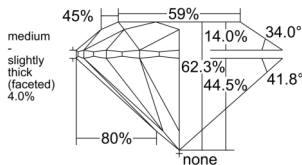

GIA®

FACSIMILE

GIA REPORT 7558327783

Verify this report at GIA.edu

GIA NATURAL DIAMOND DOSSIER®

May 27, 2026
GIA Report Number 7558327783
Shape and Cutting Style ..... Round Brilliant
Measurements ..... 5.41 - 5.44 x 3.38 mm

GRADING RESULTS

Carat Weight ..... 0.61 carat
Color Grade ..... E
Clarity Grade VVS1
Cut Grade ..... Excellent

ADDITIONAL GRADING INFORMATION

Polish ..... Excellent
Symmetry ..... Very Good
Fluorescence ..... None
Clarity Characteristics ..... Pinpoint, Feather
Inscription(s): GIA 7558327783

PROPORTIONS

Profile to actual proportions

GRADING SCALES

GIA COLOR SCALE	GIA CLARITY SCALE	GIA CUT SCALE	
D	FLAWLESS	EXCELLENT	
E	INTERNALLY FLAWLESS		
F		VVS₁	VERY GOOD
G	VVS₂		
H	VS₁	GOOD	
I	VS₂		
J	SI₁	FAIR	
K	SI₂		
L	I₁	POOR	
M			
N			
O	I₂		
P			
Q			
R	I₃		
S			
T			
U			
V			
W			
X			
Y			
Z