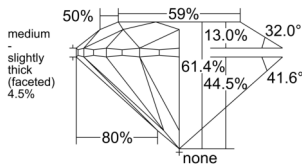

GIA®

FACSIMILE

GIA REPORT 7558322455

Verify this report at GIA.edu

GIA NATURAL DIAMOND DOSSIER®

May 22, 2026
GIA Report Number 7558322455
Shape and Cutting Style ..... Round Brilliant
Measurements ..... 4.49 - 4.52 x 2.77 mm

GRADING RESULTS

Carat Weight ..... 0.34 carat
Color Grade ..... D
Clarity Grade VS1
Cut Grade ..... Excellent

ADDITIONAL GRADING INFORMATION

Polish ..... Excellent
Symmetry ..... Excellent
Fluorescence ..... None
Clarity Characteristics..... Cloud, Needle, Pinpoint
Inspection(s): GIA 7558322455

PROPORTIONS

Profile to actual proportions